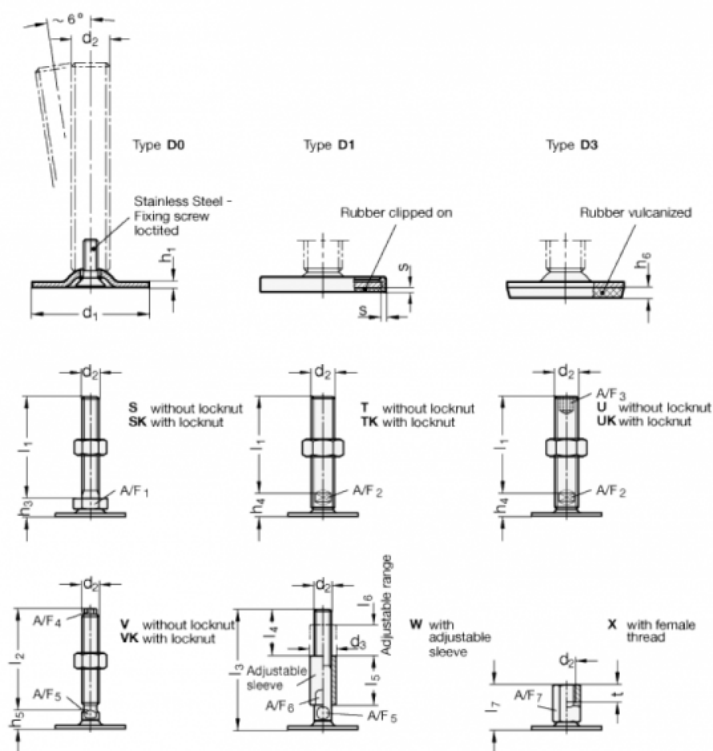

Article number: 204140M1675D3UK

Description: E+G levelling foot
GN 41-40-M16-75-D3-UK

Note: UK With nut, Hexagon socket at the top, Wrench flat at the bottom

Measures

A/F2 = 12

s =

A/F3 = 8

d1 = 40

d2 = M16

h1 = 2

h4 = 17

h6 = 3.5

l1 = 75